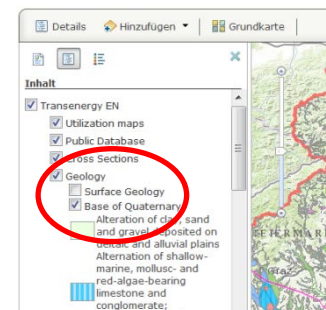

TRANSENERGY Web map user guide

Open the web map application with a mouse click on the button **Accept** from the TRANSENERGY website. The web map will open a new browser window with the project area.

If the content of the window will not appear soon as seen in the image, resize the new browser window - **do not** use fullsize.

General use of the data viewer

Select “Show map content” first and the entry “Transenergy” to open the list of themes.

Select the appropriate theme to expand the content of the available layers. Selecting a layer will open the legend. Only layers activated with the checkmark will be visible and ready for retrieving information for the features.

On startup of the application only basic layers are activated to keep the screen not too crowded with information and to save time while loading the desired layers.

Navigation

Pan: **Left mouse click and drag** moves the visible extent.

Depending on the amount of activated layers, the popup window gives the ability to view the information for the different layer features in the same location by switching the popup window content with the arrows in the title bar. The displayed Information corresponds with the highlighted object in the main window.