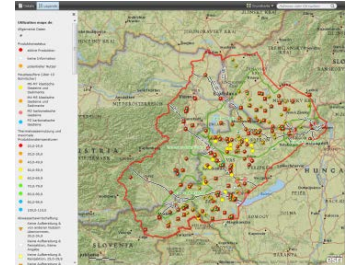

TRANSENERGY Web map user guide

Open the web map application with a mouse click on the button **Accept** from the TRANSENERGY website. The web map will open a new browser window with the project area.

If the content of the window will not appear soon as seen in the image, resize the new browser window - **do not** use fullsize.

General use of the data viewer

Select “Show map content” first and the entry “Transenergy” to open the list of themes.

Select the appropriate theme to expand the content of the available layers. Selecting a layer will open the legend. Only layers activated with the checkmark will be visible and ready for retrieving information for the features.

On startup of the application only basic layers are activated to keep the screen not too crowded with information and to save time while loading the desired layers.

Navigation

Pan: **Left mouse click and drag** moves the visible extent.