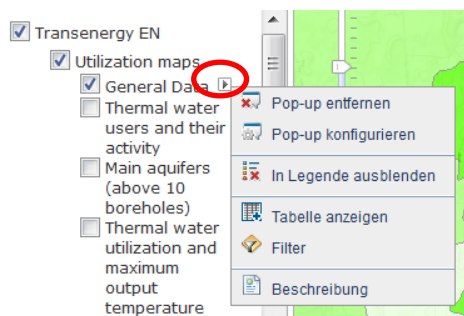

Using the small arrow beneath the layer entry in the table of content displays a submenu for customization options regarding the popup view, table view, filter options etc.