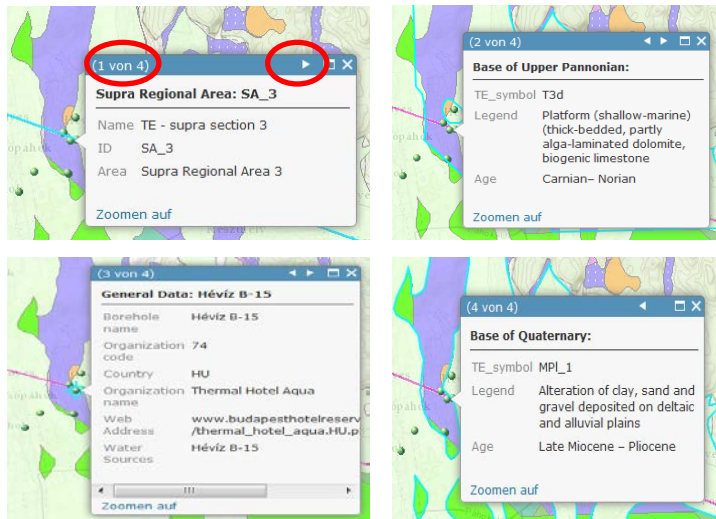

General use of the data viewer

Select “Show map content” first and the entry “Transenergy” to open the list of themes.

Select the appropriate theme to expand the content of the available layers. Selecting a layer will open the legend. Only layers activated with the checkmark will be visible and ready for retrieving information for the features.

On startup of the application only basic layers are activated to keep the screen not too crowded with information and to save time while loading the desired layers.

Navigation

Pan: **Left mouse click and drag** moves the visible extent.

Zoom: **Scroll mouse wheel** forward/backward.

For mouse without wheel a zoom bar is available on the left side of the content window.

Retrieving Information

A mouse click on an object in the main window will display a popup window with information for the specified feature.

Depending on the amount of activated layers, the popup window gives the ability to view the information for the different layer features in the same location by switching the popup window content with the arrows in the title bar. The displayed Information corresponds with the highlighted object in the main window.